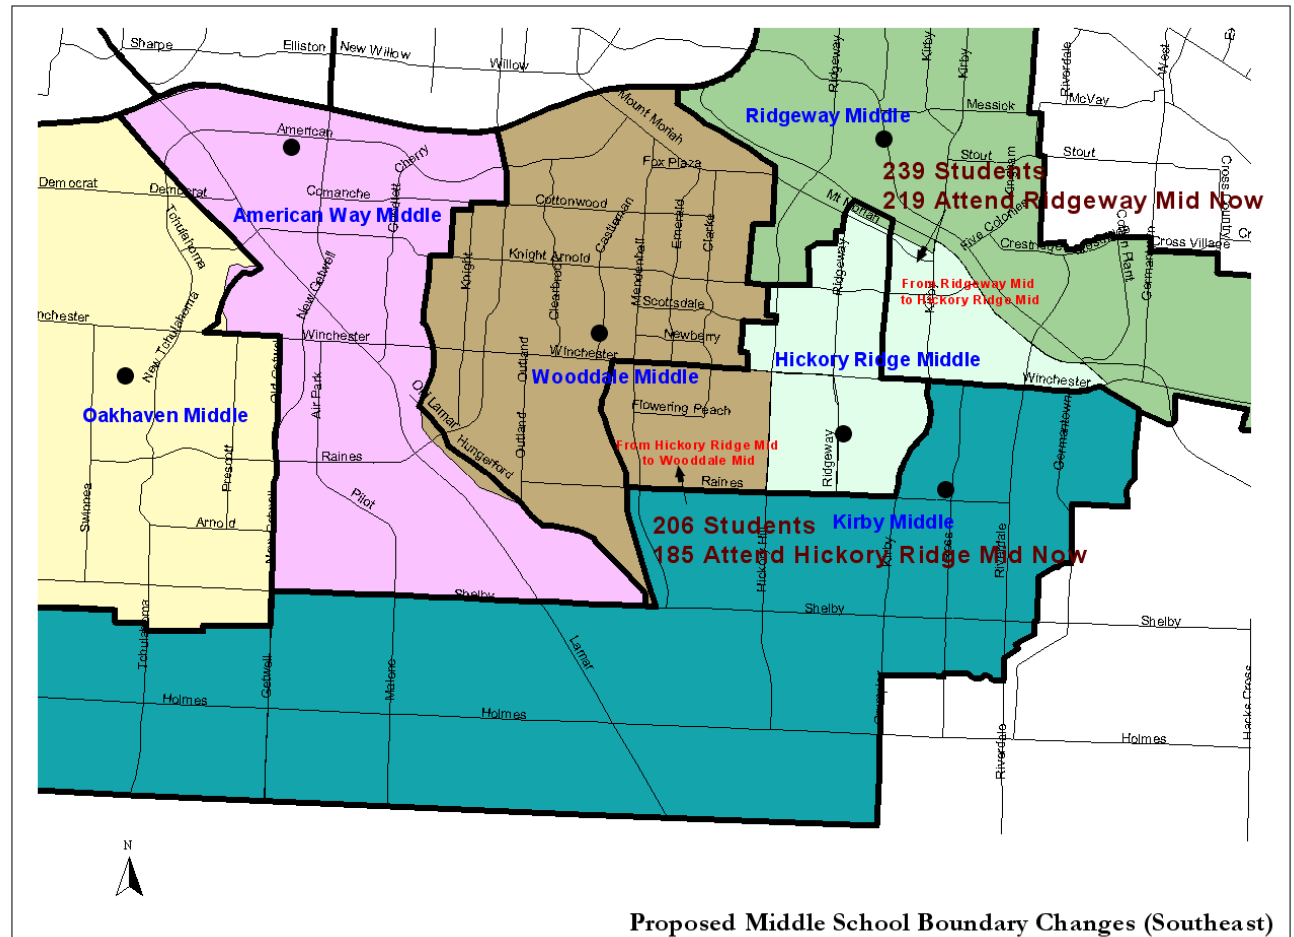

Proposed SE High Boundaries 2010-2011

- Kirby High School
- Ridgeway High School
- Sheffield High School
- Wooddale High School
- Current (2009-2010) Boundaries

Proposed Boundary Changes for SE Region Schools

Middle Schools- 2010-2011 Proposed Boundaries

Proposed Boundary Changes for SE Region Schools

High Schools - 2010-2011 Proposed Boundaries – Scenario 1